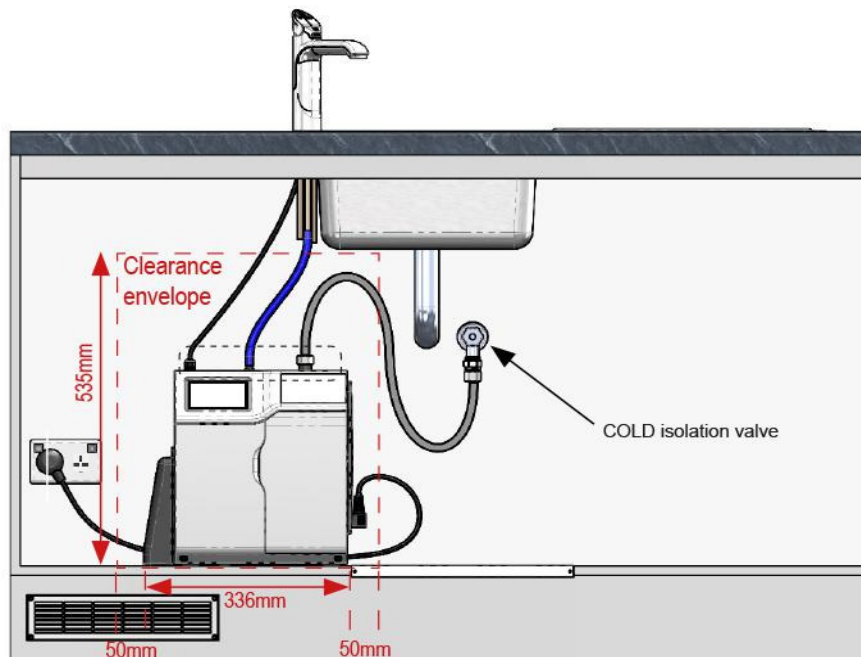

Under-counter unit installation

Clearance space required
for under counter unit