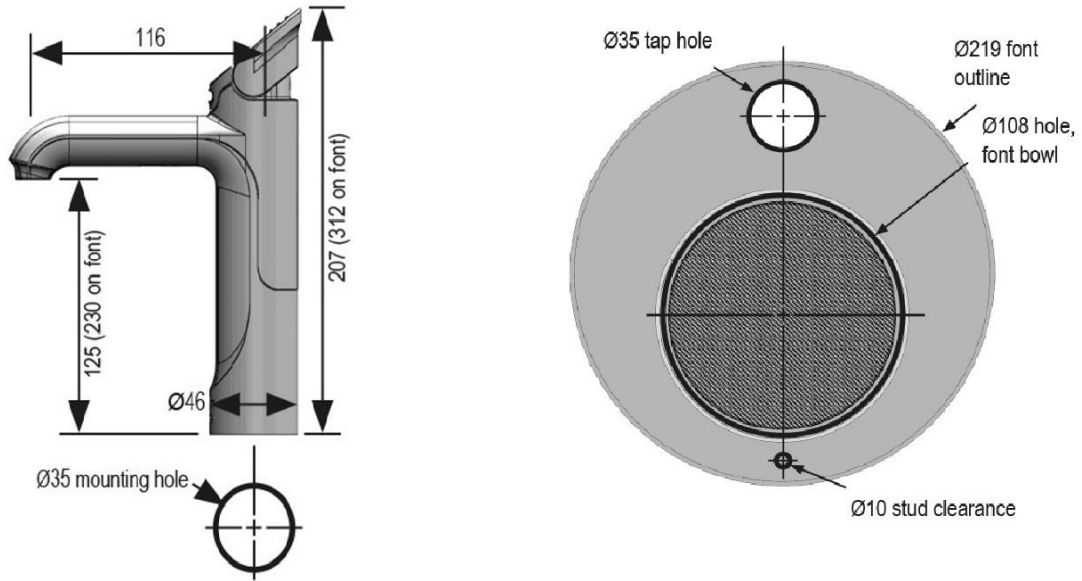

Tap installation